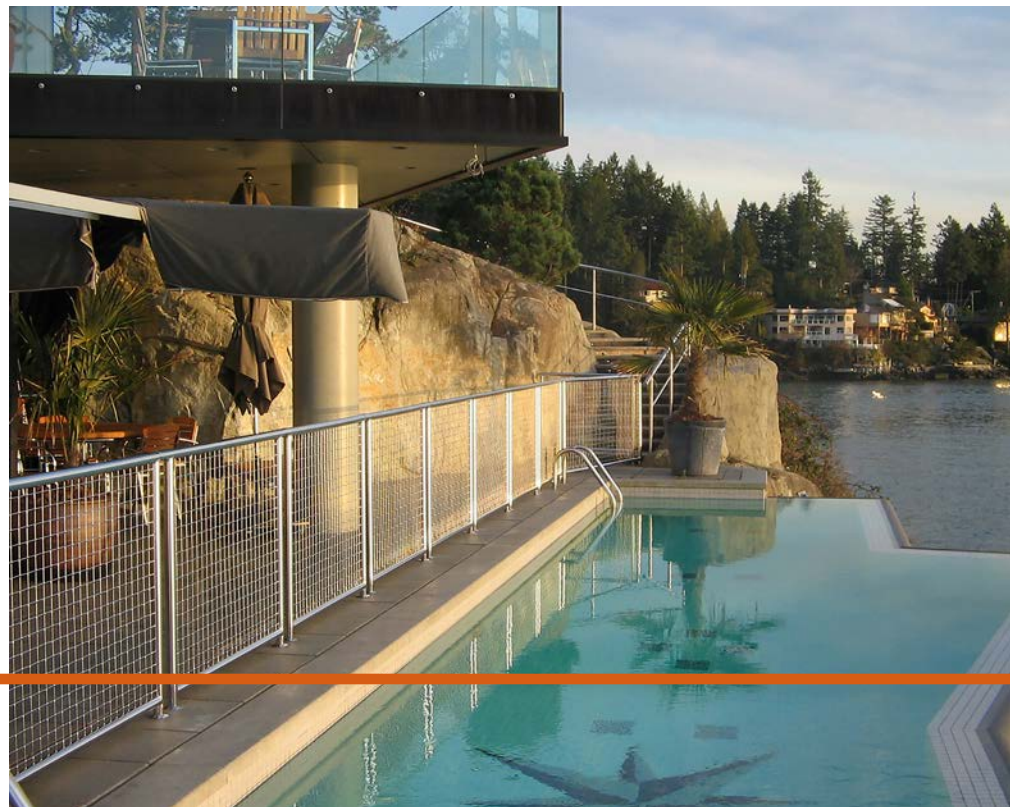

PRIVATE RESIDENCE, BRITISH COLUMBIA

Exterior Railing
British Columbia, Canada

L-62

Banker Wire stainless steel L-62 woven wire mesh creates an elegant pool fence for this Canadian Pacific coastal residence. The highly defined intersections of Banker Wire lock crimp is unique among other weavers and has always been a favorite for railing infill panels as well as fence material. The lock crimp weave style is highly versatile with wire diameter, spacing, and alloy all design characteristics that can be changed to suit the project.