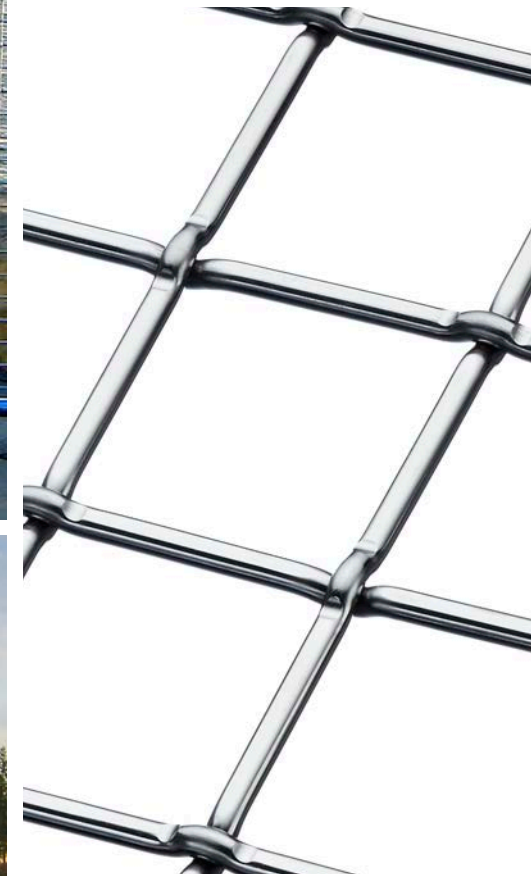

PRIVATE RESIDENCE, BRITISH COLUMBIA

Exterior Railing
British Columbia, Canada

L-62

Banker Wire stainless steel L-62 woven wire mesh creates an elegant pool fence for this Canadian Pacific coastal residence. The highly defined intersections of Banker Wire lock crimp is unique among other weavers and has always been a favorite for railing infill panels as well as fence material. The lock crimp weave style is highly versatile with wire diameter, spacing, and alloy all design characteristics that can be changed to suit the project.