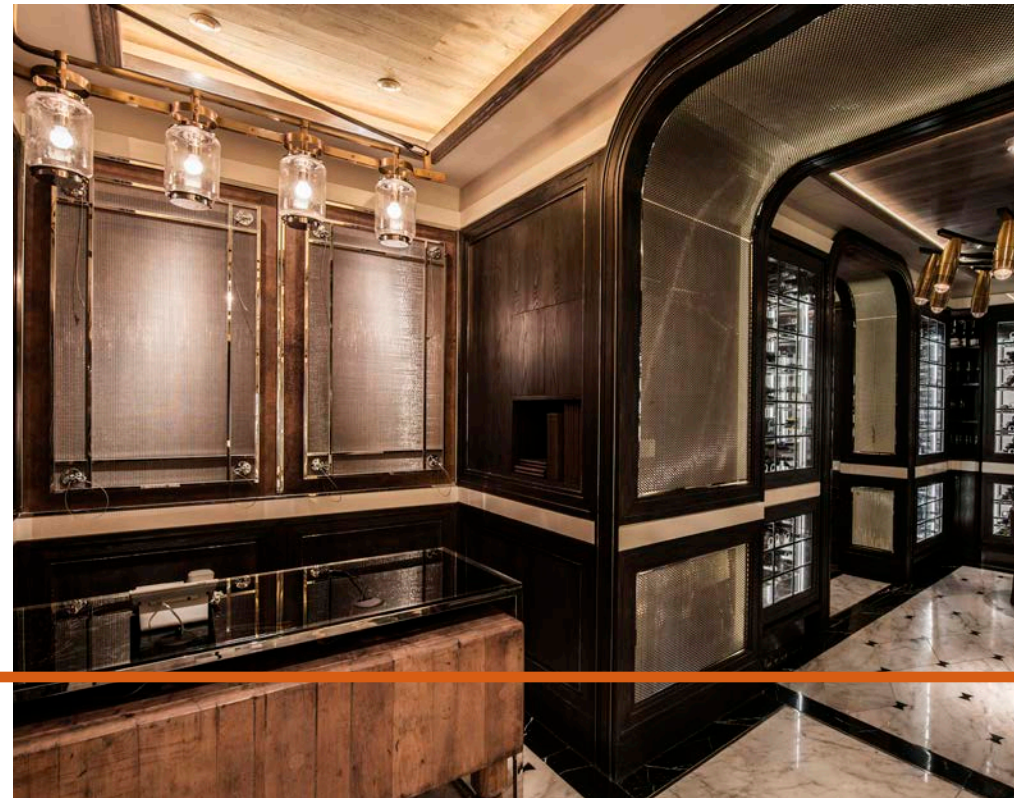

CARNEVINO STEAKHOUSE HONG KONG

Cabinetry and Cladding
Central, Hong Kong Island, Hong Kong

DS-1

IPZ-25

SZ-4

"We chose Banker Wire mesh due to its quality and reputation as a leading manufacturer of unique materials," says Cliff Lin, Senior Designer at New York-based architectural firm AvroKO, which oversaw the Carnevino Steakhouse. "The wire mesh we used helped breathe life into the décor and brought the overall palette together in a truly rich manner."