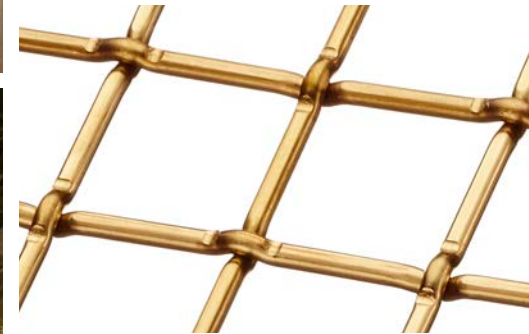

THE CHELSEA AT THE COSMOPOLITAN

Ceiling
Las Vegas, Nevada USA

M22-28

L-81

The Chelsea Theater located at the Cosmopolitan Resort, Las Vegas is a new and exciting 40,000 square foot event and entertainment space with interiors that will delight the senses. Banker Wire M22-28 and L-81 woven wire mesh patterns were used as a custom ceiling and wall panel design located throughout the lounge and theater spaces.

The wire mesh creates texture and reflectivity to the space. The semi-transparent characteristics of wire mesh diffuse the lighting and cast unique and inviting shadows through the various forms and surfaces.