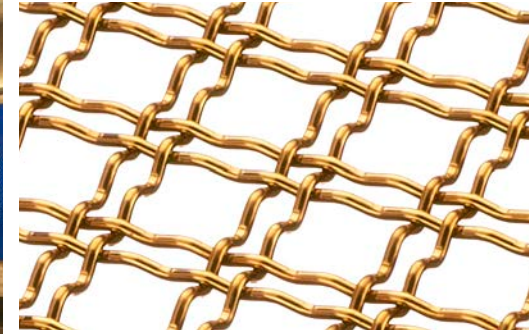

THE CHELSEA AT THE COSMOPOLITAN

Ceiling
Las Vegas, Nevada USA

M22-28

L-81

The Chelsea Theater located at the Cosmopolitan Resort, Las Vegas is a new and exciting 40,000 square foot event and entertainment space with interiors that will delight the senses. Banker Wire M22-28 and L-81 woven wire mesh patterns were used as a custom ceiling and wall panel design located throughout the lounge and theater spaces.

The wire mesh creates texture and reflectivity to the space. The semi-transparent characteristics of wire mesh diffuse the lighting and cast unique and inviting shadows through the various forms and surfaces.