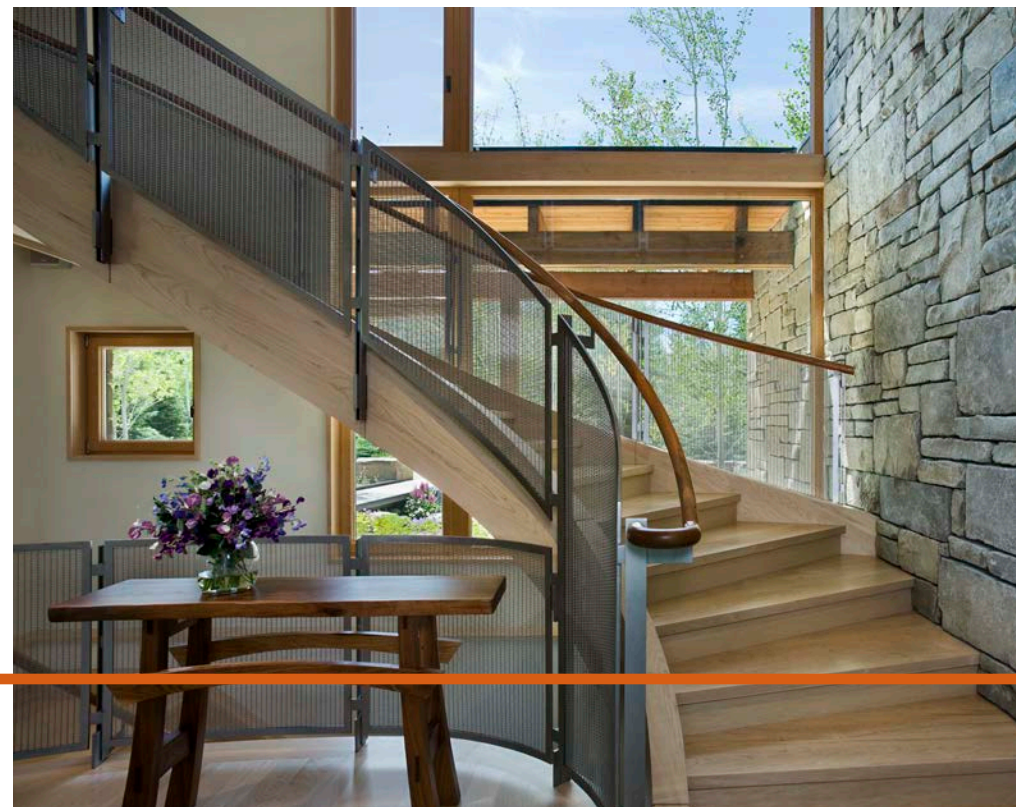

JOHN DODGE RESIDENCE

Interior Railing
Wilson, Wyoming USA

M13Z-293

M13Z-293 wire mesh pattern woven in stainless steel makes up this western home's grand staircase railing. Set along the Snake River, the home embraces its surroundings with natural and responsible materials. The delicate wire mesh triple shute pattern creates a corduroy like texture that creates boundary but does not overwhelm the space. The well lit space fills the room with natural light revealing each materials texture and reflectivity in each their own way.

The woven wire mesh's transparency and classic construction makes this the right material to add a look of both vintage and modern.

BANKER  **WIRE**

600 PERKINS DRIVE | MUKWONAGO WI 53149 USA